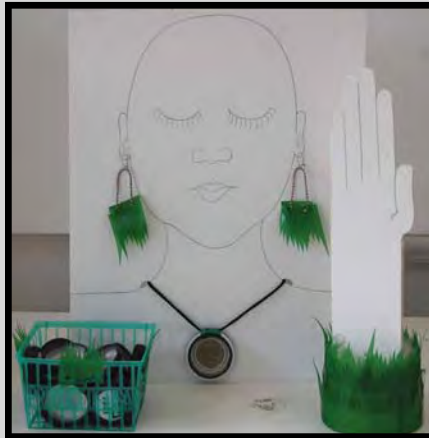

**The Grass is always's
greener on the other side,**
By Rebecca Charon
$24.99