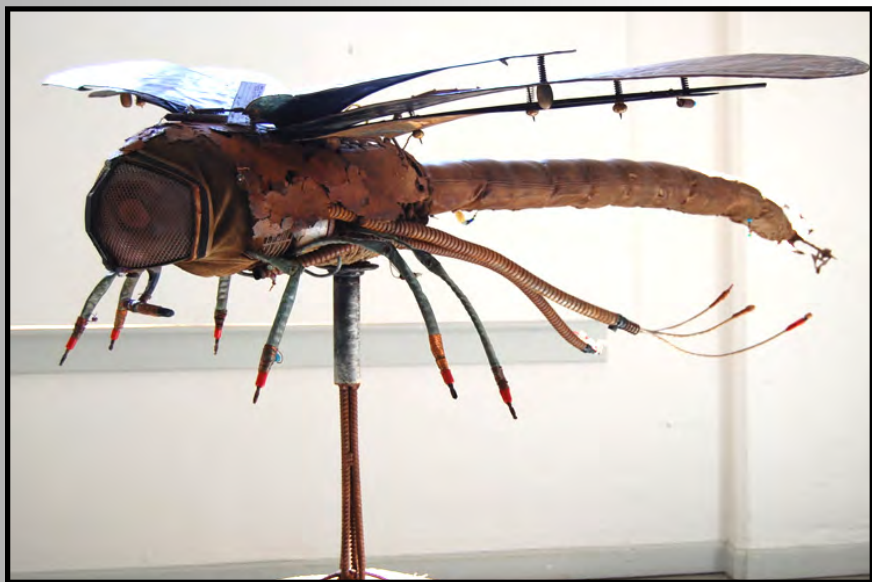

East Hawaii Cultural Council Presents
22nd Annual Hawaii Artists Recycle

Trash Art Show

Catalog $1 per copy

My Dragon Fly, By Ric Elhard NFS

Gala Opening & Fashion Show

(Contest Winners Awards)

Friday, October 1st, 2010 5:30pm

**Free Exhibit October 2 - 22,
Mon-Sat 10am-4pm**