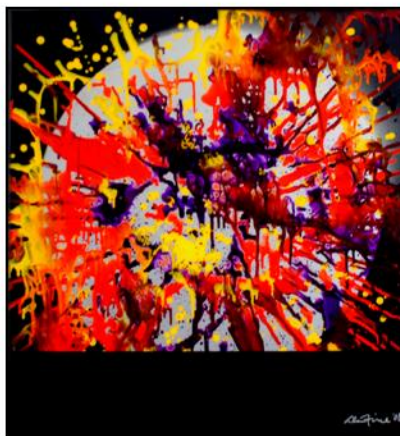

"Sundays", Acrylic On Glass,
$1500