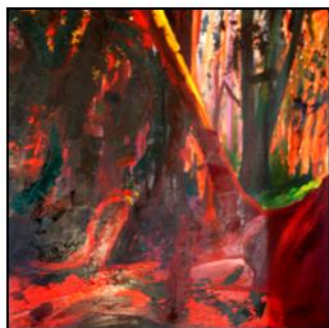

"Sunlight In The Forest", Oil /
Canvas, \$12,000

"Rocky", Oil /Canvas,
\$9,000

"Court House Rock", Oil /
Canvas, \$10,000

"Son Of The Manservant",
Oil /Canvas, \$3,000

"Adjusted Sunset", Oil /
Canvas, \$4,500

"Rocking Horse Eight", Oil /
Canvas, \$10,000

"Blue Cross", Oil /Canvas,
\$10,000

"Deep Into Her Fiery Heart",
Oil /Canvas, \$3,000

"A Light In The Forest"
Oil /Canvas, \$12,000

"Portrait Of Herself (Diptych)",
Oil /Canvas, \$9,000