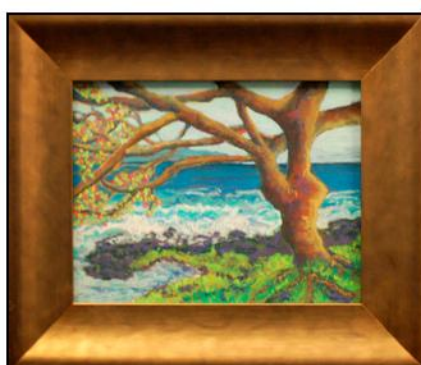

"Keaukaha Coastal Tree-Plein Air", Soft
Pastel, $360