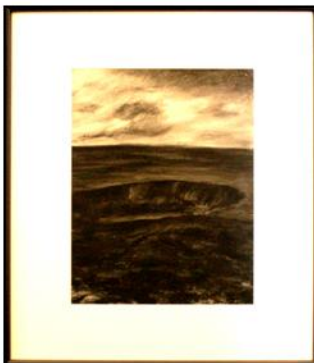

"Halema'uma'u 3 (Framed)",
Charcoal, $800