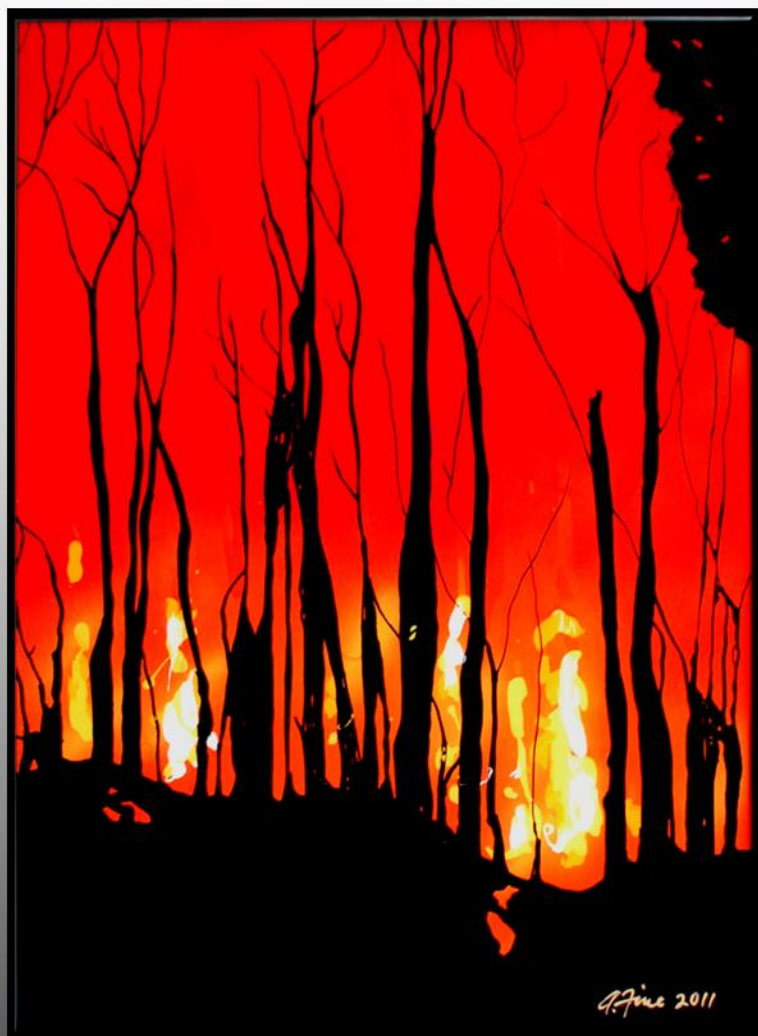

East Hawaii Cultural Council Presents

Alan Fine, Patrick O’Kiersey, Patti Pease Johnson

CATALOG

Gala Opening- Friday, June 3, 2011 5:30pm - 7:30pm

Exhibition- June 4, 2011 - June 22, 2011

Gallery Hours- Monday – Saturday 10am - 4pm

141 Kalakaua Street, Phone 961-5711, Email arts@ehcc.org

$1.00 Per Copy