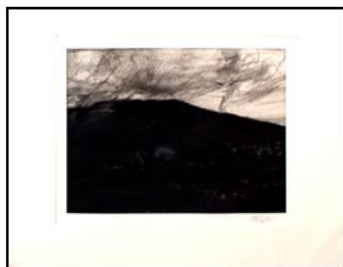

"Rameau Flaps (Water) Diptych", Oil /Canvas, \$12,000

"Halema`uma`u 4", Charcoal,
\$700

"On Mauna Loa", Charcoal,
\$600

"Mauna Loa", Charcoal,
\$600

"Laupahoehoe", Charcoal,
\$600

"Mauna Kea", Charcoal,
\$600