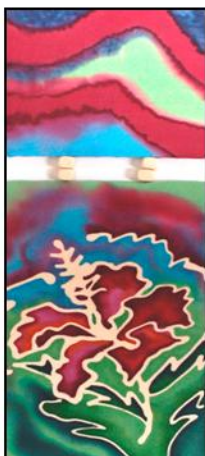

"Redscape", Dye On Silk
With Wax Resist, \$320

"Leaf Purple", Dye On Silk
With Wax Resist, \$95

"Hibiscus Moves II", Dye On
Silk With Wax Resist, \$95

"Leaf Blue", Dye On Silk With
Wax Resist, \$95

"Dripping Color (Mobile)",
Dye On Silk, \$200