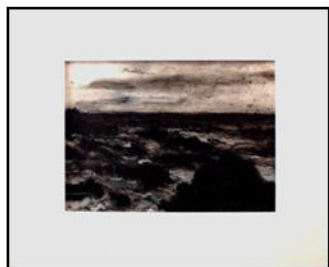

"Rameau Flaps (Water) Diptych", Oil /Canvas, \$12,000

"Halema`uma`u 4", Charcoal,
\$700

"On Mauna Loa", Charcoal,
\$600

"Mauna Loa", Charcoal,
\$600

"Laupahoehoe", Charcoal,
\$600

"Mauna Kea", Charcoal,
\$600