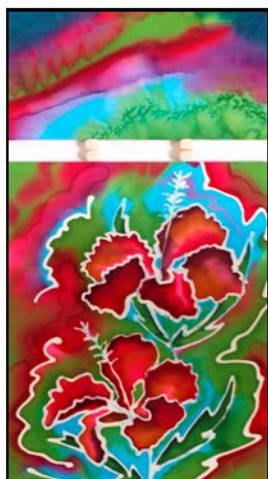

"Hibiscus Moves II", Dye On
Silk With Wax Resist, $95