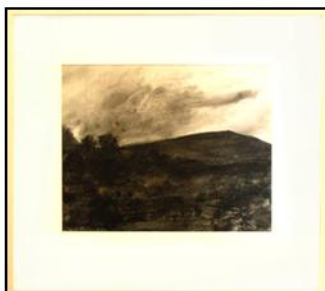

"Mauna Ulu", Charcoal,
Property Georgia Satoris