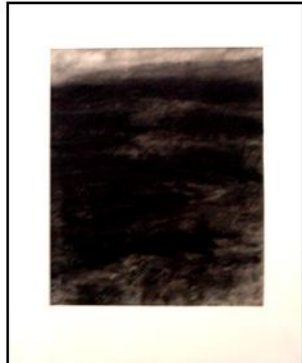

"Halema'uma'u 1", Charcoal,
$600