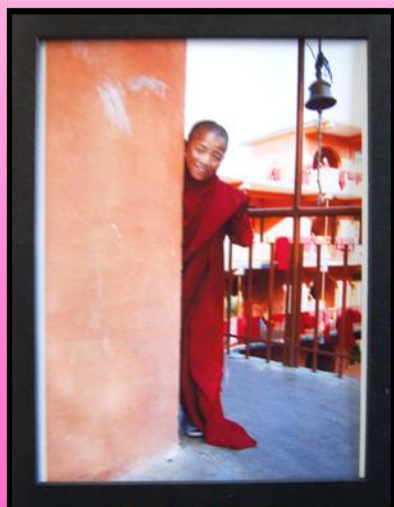

"Beauty"

By: Kunsang Tenzin
Photo, \$50

"The Doorway"

By: Kunsang Tenzin
Photo, \$50

"Little Monk"

By: Gavin Coffin
Photo, \$50

“Pema”
By: Mina Kim
Photo, \$50

“My Lama”
By: Kunsang Tenzin
Photo, \$50