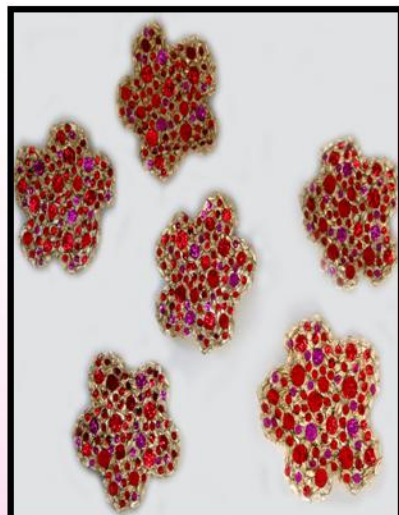

Sequins, Fabric, and Chicken Wire, Gems
\$18,000

"Flower"

Sequins, Fabric, and
Chicken Wire, Gems
\$15,000

"Ocean"

Organza, chix. wire, beads
\$25,000

Makai Gallery

Tibet In A Lens

Gavin Coffin