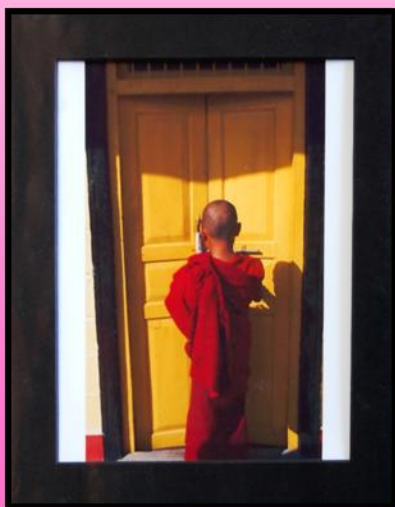

"Beauty"

By: Kunsang Tenzin
Photo, \$50

"The Doorway"

By: Kunsang Tenzin
Photo, \$50

"Little Monk"

By: Gavin Coffin
Photo, \$50

“Pema”
By: Mina Kim
Photo, \$50

“My Lama”
By: Kunsang Tenzin
Photo, \$50