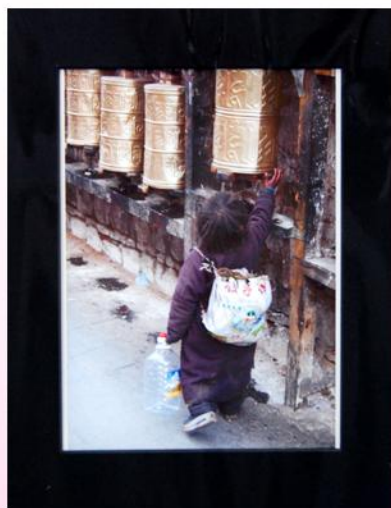

"Beauty"

By: Kunsang Tenzin
Photo, \$50

"The Doorway"

By: Kunsang Tenzin
Photo, \$50

"Little Monk"

By: Gavin Coffin
Photo, \$50

“Pema”
By: Mina Kim
Photo, \$50

“My Lama”
By: Kunsang Tenzin
Photo, \$50