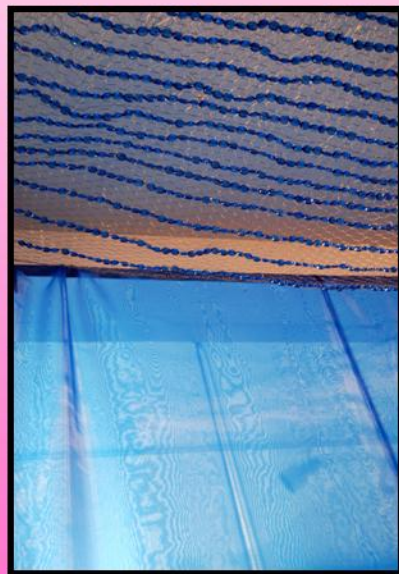

Sequins, Fabric, and Chicken Wire, Gems
\$18,000

"Flower"

Sequins, Fabric, and
Chicken Wire, Gems
\$15,000

"Ocean"

Organza, chix. wire, beads
\$25,000

Makai Gallery

Tibet In A Lens

Gavin Coffin