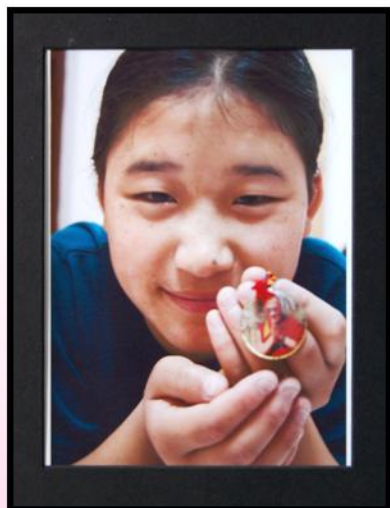

"Beauty"

By: Kunsang Tenzin
Photo, \$50

"The Doorway"

By: Kunsang Tenzin
Photo, \$50

"Little Monk"

By: Gavin Coffin
Photo, \$50

“Pema”
By: Mina Kim
Photo, \$50

“My Lama”
By: Kunsang Tenzin
Photo, \$50