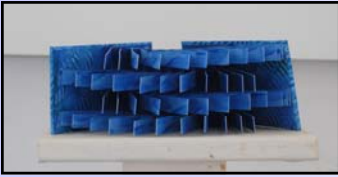

Heather Hedenschau
"Beach Combing"
Oil
\$975

Craig Beasley
"Lava Falls"
Acrylic on
canvas
\$1200

Christina Skaggs
"Raining Shells"
Mixed media

Barry Wilkinson
"Flora"
Acrylic
\$500

Charlene Asato
"Wave"
Artist Flag Book Paste
Paper Birchwood
\$150