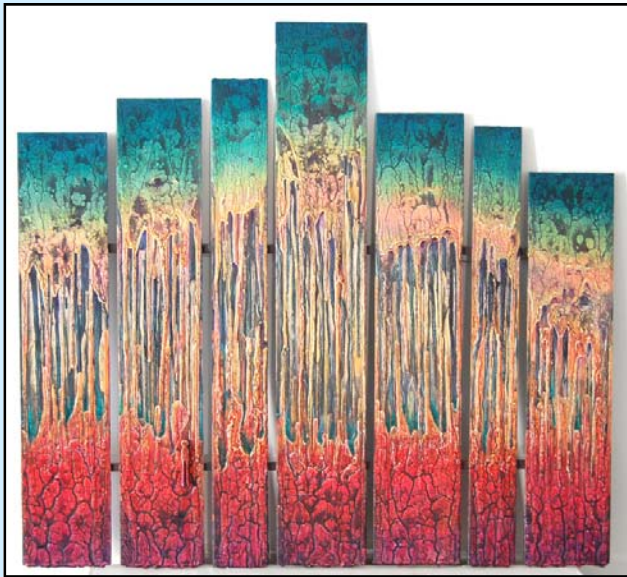

John Mydock
“De Vine Mango
Bowl #148”
Mango Wood and
Pyrogaphy
\$800

Diane Renchler
"Scenic Drive 7 Miles
North of Hilo"

Kay Yokoyama
"Rain Clouds Lifting"
Pastel
\$650

Arenzo Smith
"Textures, Patterns, And
Gestures Of Nature"
Photography
\$450

Vivian Ursula Bratton
"Protea"
Mixed W/Pastel Color
\$475

Sunny Seal
“Unrest”
Water color
\$560

Sunny Seal
“Famer Market IV”
Pastel
\$520

Kay Yokoyama
“Sun Down”
Watercolor
\$650

Ethel Mann
“Mahalo”
Acrylic, Pressed Fiber
\$3000

Marie Fontana
“The Red Zone”
Mixed
\$450

Christine Ahia
"Someday We'll Be
Together Again"
Pastel
\$350

Christine Ahia
"Passage"
Pastel
\$350

Patti Pease Johnson
"Ferny Way II"
Dye on silk w/wax resist
\$295