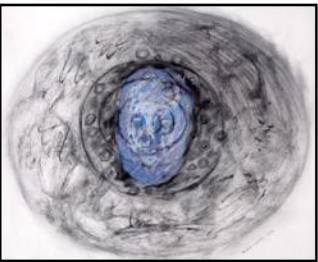

"Gravitation"

Mixed Medium
\$1,800

"Self Portrait-3"

Mixed Medium
\$250

"Pond-2"

Charcoal
\$250

"You Are Not Alone"

Acrylic
\$1,800