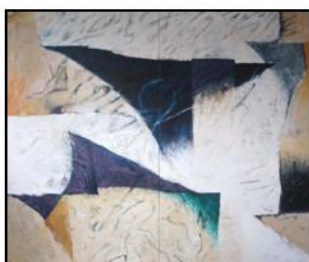

"Storm Before The Calm" (No

Whale People Please)
Oil, acrylic, collage, oil stick, sand, sawdust on canvas
$12,000