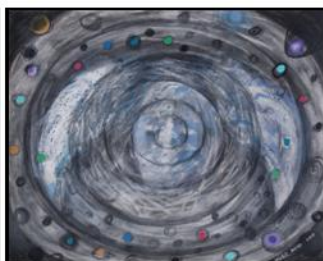

"Male & Female Bench"

Oak/paint
NFS

"Joint Bench"

Oak/paint
NFS

“Ripple”

Ikuko Muto

“Dancing Ripple”

Mixed Media
\$250

“Self Portrait-4”

Mixed Medium
\$250

“Ripple in Chart”

Mixed Medium
\$250

“Foamy Ripple”

Mixed Medium
\$250

“Self Portrait-2”

Mixed Medium
\$250