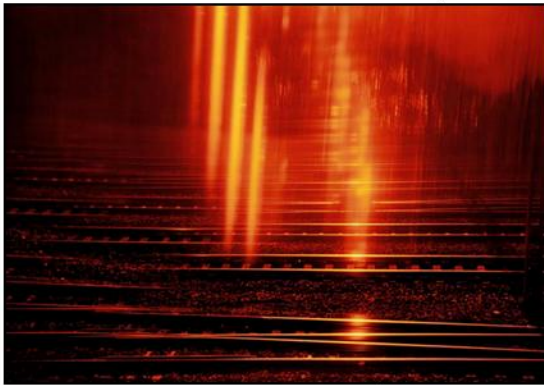

Photo
$350

Photo
$300

"Light Ride"