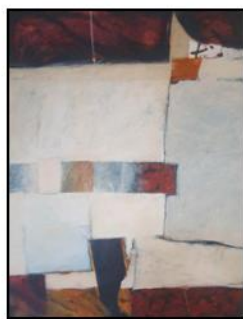

\$1.00 Per Colored Copy

“Sakuhin”

Glenn Yamanoha & Lonny Tomono

“Light from Darkness”,
Oil, acrylic, oil stick, sand,
sawdust on linen
\$8,500

“Beyond the Sky”
Oil, acrylic, oil stick, sand, saw-
dust, coconut fibers on panel

“Ryukyu”
Oil, acrylic, oil stick, sawdust on panel(3 folding panel)
\$7,500

“Ma'oli”
Oil, acrylic, collage, oil
stick, sand, sawdust on
canvas
\$600

“Alien Hapu'u”,
Oil, acrylic, oil stick, sawdust on
canvas,
\$3,500

“Kaze (Wind)”
Oil, acrylic, collage, oil
stick, sawdust on canvas
\$5,500

“Universe”
Oil, acrylic, collage, oil
stick, sand, k sawdust
on canvas
\$6,500

“Moonbeams”
Oil, acrylic, oil stick, sand,
sawdust on canvas
\$5,500

“Paths Not Taken”
Oil, acrylic, collage, oil stick
on canvas
\$6,500

“Saigo” (Last)
Oil, acrylic, oil stick, sand,
sawdust on canvas
\$4,000

"Otera" (Temple)

Oil, acrylic, oil stick, sand, sawdust, coconut fibers on panel (2 panel folding screen)
\$5,000