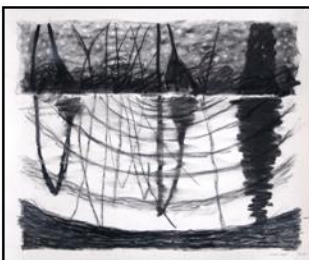

"Pond-4"

Charcoal
$250