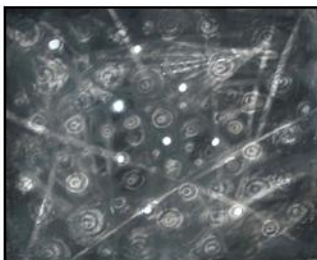

"Ripple Through Darkness"

Mixed Medium
$250