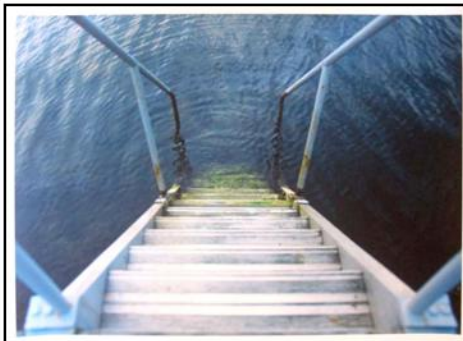

“Sakura”

Photo

\$300

“St.Eriks”

Photo

NFS

"Water Walking"

Photo
\$100