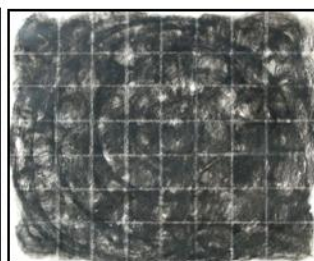

Oil, acrylic, collage on paper
\$475

"Shozai (where you are)"

Oil, acrylic, oil stick on paper
\$475

"Atari Mai"

Oil, acrylic, collage on paper
\$475

"After The Night"

Oil, acrylic, collage, graphite oil stick on paper, \$475

"Male & Female Bench"

Oak/paint
NFS

"Joint Bench"

Oak/paint
NFS

“Ripple”

Ikuko Muto

“Dancing Ripple”

Mixed Media
\$250

“Self Portrait-4”

Mixed Medium
\$250

“Ripple in Chart”

Mixed Medium
\$250

“Foamy Ripple”

Mixed Medium
\$250

“Self Portrait-2”

Mixed Medium
\$250