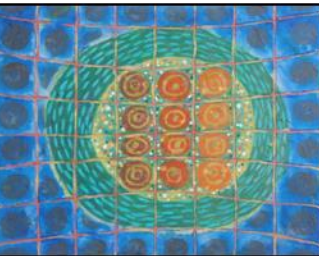

"Gravitation"

Mixed Medium
\$1,800

"Self Portrait-3"

Mixed Medium
\$250

"Pond-2"

Charcoal
\$250

"You Are Not Alone"

Acrylic
\$1,800