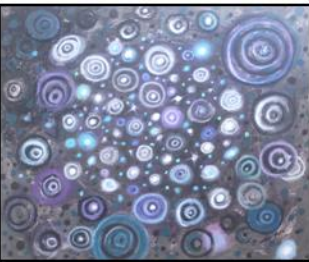

"Autumn"

Water Color
\$250

"Summer"

Water Color
\$250

"Spring"

Water Color
\$250

"Expansion"

Acrylic
\$1,800

"Gravitation"

Mixed Medium
\$1,800

"Self Portrait-3"

Mixed Medium
\$250

"Pond-2"

Charcoal
\$250

"You Are Not Alone"

Acrylic
\$1,800