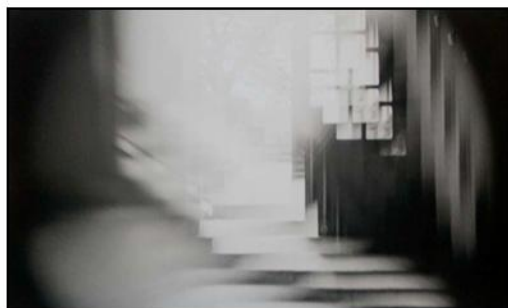

“Light, Fire & Water (Triptychs)”

Acrylic

\$1,800

“Ripple in Blossom (Diptych)”

Acrylic

\$1,200

“Sketches From The North”

Kyung Hye Lee