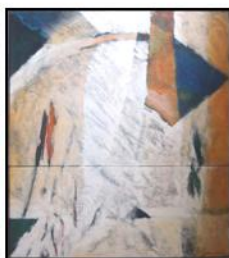

\$1.00 Per Colored Copy

“Sakuhin”

Glenn Yamanoha & Lonny Tomono

“Light from Darkness”,
Oil, acrylic, oil stick, sand,
sawdust on linen
\$8,500

“Beyond the Sky”
Oil, acrylic, oil stick, sand, saw-
dust, coconut fibers on panel

“Kaze (Wind)”
Oil, acrylic, collage, oil
stick, sawdust on canvas
\$5,500

“Universe”
Oil, acrylic, collage, oil
stick, sand, k sawdust
on canvas
\$6,500

“Moonbeams”
Oil, acrylic, oil stick, sand,
sawdust on canvas
\$5,500