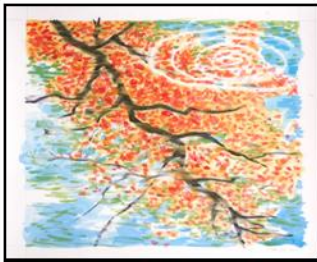

“A Separation”

Mixed Medium
\$250

“Self Portrait-1”

Mixed Medium
\$250

“Winter”

Water Color
\$250

“My Heart in Ripple”

Mixed Medium
\$250