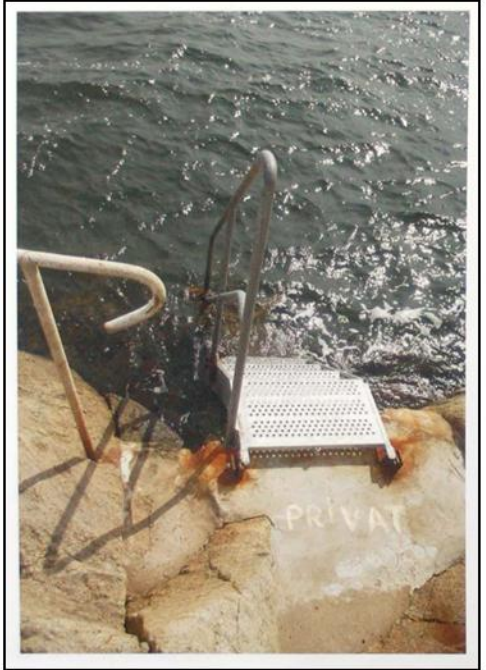

"Pyramid & Nile"

Photo
\$150

"Atlantic 1"

Photo
\$100

"Mom & Daughter"

Photo
\$350

"Lysekil"

Photo
\$350

"Play Room"

Photo
\$300

"Light Ride"

Photo
\$300

"Pyramid & Nile"

Photo
\$150

"Cold Bath House 1"

Photo

\$300

"Atlantic 2"

Photo

\$100

"Igloo"

Photo

\$300

"Ride On The Light"